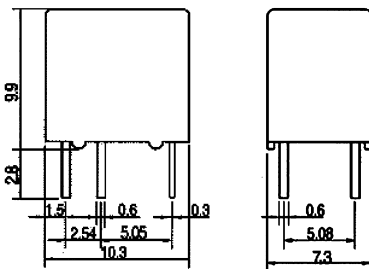

Ordering Information: TY / 12 S

Nominal Coil Voltage
Refer to coil table

Coil-type
Nil: Standard
S: Sensitive type

Dimensions [in mm]

Wiring Diagram [bottom view]

PC Board Layout [bottom view]

Useful Curves