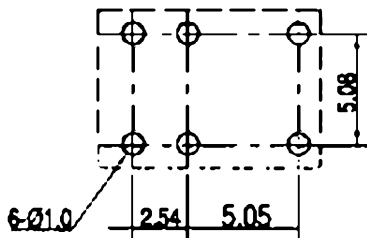

Ordering Information: TY / 12 S

Nominal Coil Voltage
Refer to coil table

Coil-type
Nil: Standard
S: Sensitive type

Dimensions [in mm]

Wiring Diagram [bottom view]

PC Board Layout [bottom view]

Useful Curves